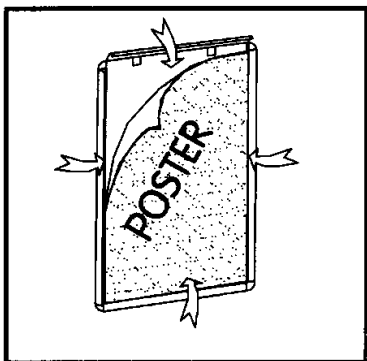

## 海報更換方法 Replace of Poster

1. 將上下左右框邊往外掩。  
Just lift up the aluminium frames outward.

2. 取出透明保護膠片。  
Take out the protective film.

3. 將海報貼上。  
Put the poster in.

4. 貼回透明保護膠片，將上下左右框邊往內掩。  
Put on the protective film, close the frames by pressing them inwards.